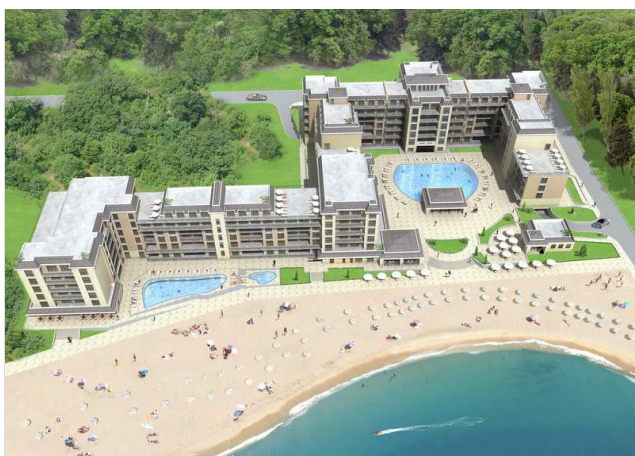

## ID N 441 Fully furnished first line apartments in Pomorie

Fully furnished first line apartments in a self-contained luxury complex directly at the waterfront. The complex is situated along one of the most beautiful beaches of the Bulgarian Black Sea coast, 20 km from the international airport in Burgas, 17 km from Sunny Beach. It is a perfect place for your holiday.

The complex comprises 220 fully furnished apartments (studio and one bedroom), consisting of a sitting room with a kitchenette, a bedroom with a terrace and a bathroom. Most of them have a southern view and overlook the sea. There are really a plenty of facilities available: café, cocktail bar, several shops, well-equipped fitness centre, unique SPA centre, large semi-underground parking place with separate cells, 24 hours security, three swimming pools, piano bar, concierge in each building.